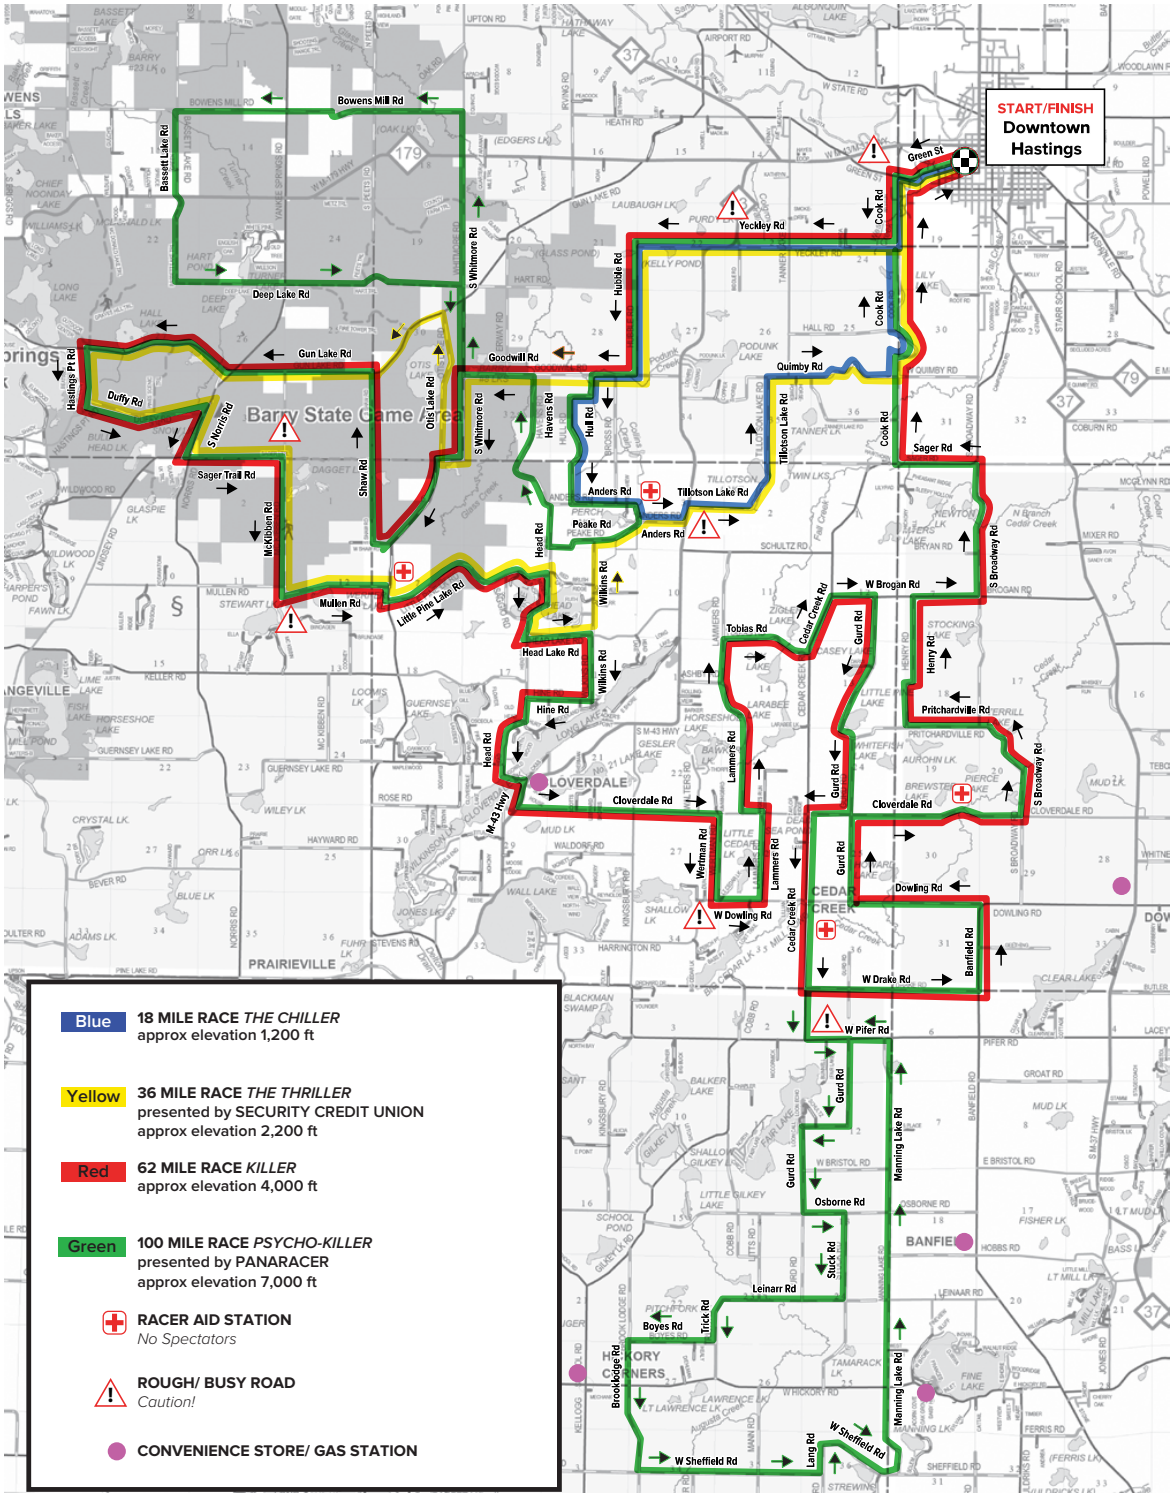

BLACKROCKS CYCLING

Barry-Roubaix

Killer Gravel Road Race

START/FINISH
Downtown Hastings

- Blue **18 MILE RACE THE CHILLER**
approx elevation 1,200 ft
- Yellow **36 MILE RACE THE THRILLER**
presented by SECURITY CREDIT UNION
approx elevation 2,200 ft
- Red **62 MILE RACE KILLER**
approx elevation 4,000 ft
- Green **100 MILE RACE PSYCHO-KILLER**
presented by PANARACER
approx elevation 7,000 ft
- + **RACER AID STATION**
No Spectators
- ! **ROUGH/ BUSY ROAD**
Caution!
- **CONVENIENCE STORE/ GAS STATION**