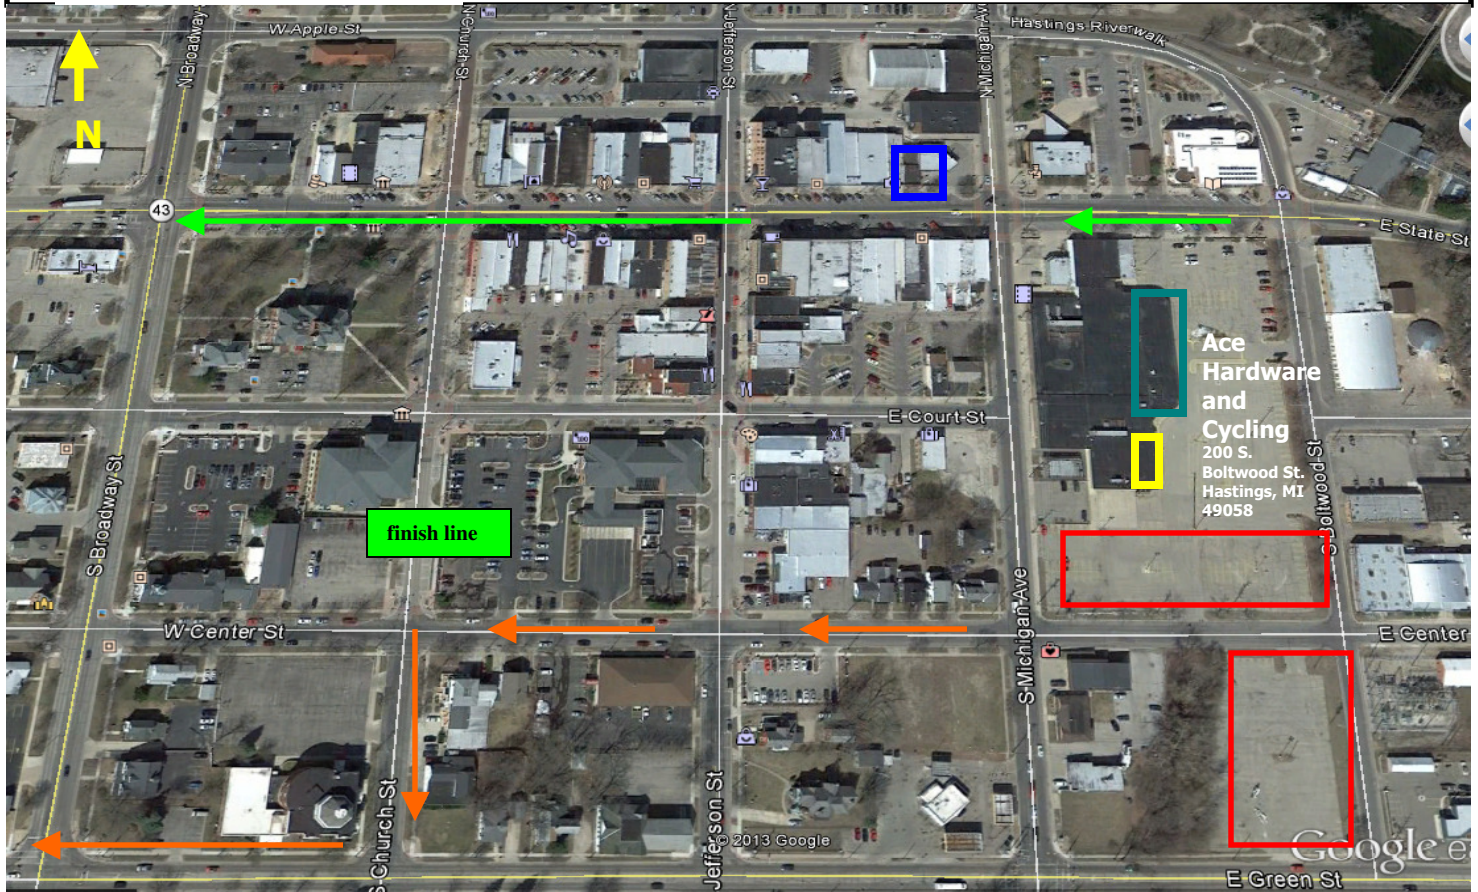

Barry-Roubaix Killer Gravel Road Race

Ride, Refuel & Rest

Parking, Restrooms
Cycling Supplies

Food & Beverages

Rest & Relax

Ace Hardware and Cycling
200 S. Boltwood St.
Hastings, MI 49058

-  Parking @ Ace Hardware & Cycling 200 S. Boltwood st. Hastings, MI 49058 (south side of lot)
-  Restrooms / South corner door entrance
-  Food & Beer Vinnies Woodfired Saloon (133 East State St. Hastings, Mi 49058)
mention "barry-roubaix" for \$.50 off a pint of Founders until 4/3
-  Cycling tools, supplies, equipment, repairs. Ace Hardware and Bike shop
-  Direction to course Center st. to Church st. to Green st. (west) to Cook (south)
-  Holiday Inn Express 1.5 m West. *Mention Barry-Roubaix at check-in for \$10 off Until 4/3 (269) 945-0000